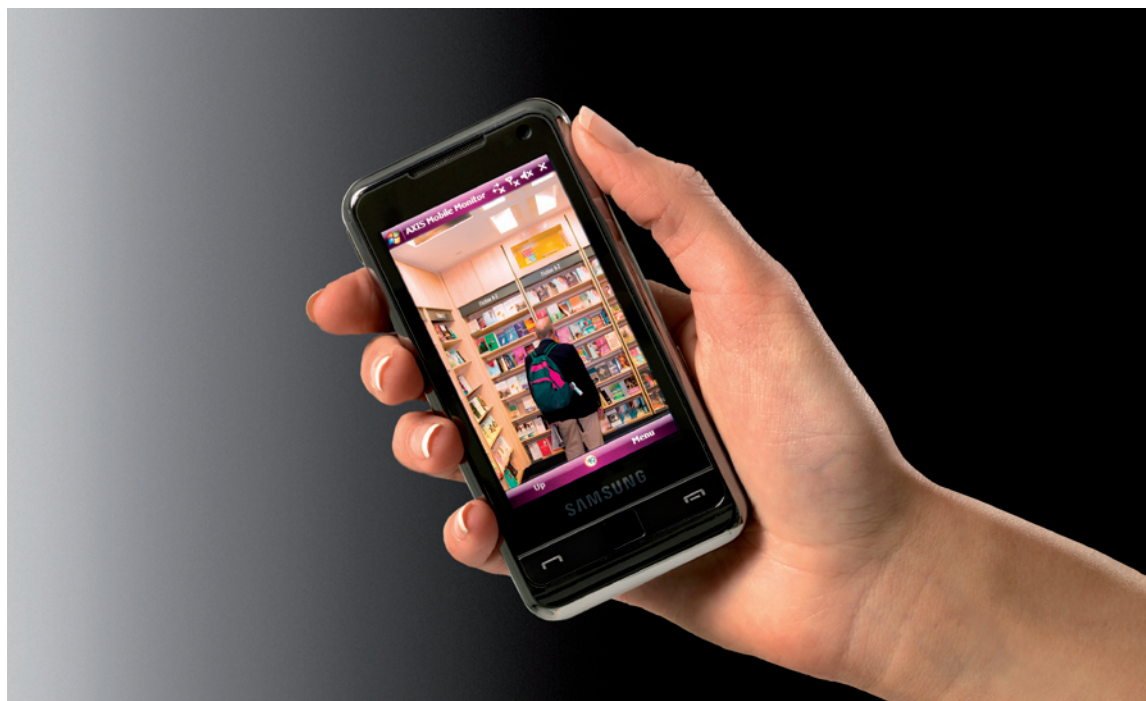

## AXIS Mobile Monitor

Live video on handheld devices.

- > Live video on handheld devices
- > Easy installation
- > Flexible configuration
- > PTZ and I/O control
- > Intuitive user interface
- > Easy-to-read focus indicator

AXIS Mobile Monitor software enables quick and easy access to live video from Axis network video products, directly on smartphones or Pocket PCs. It increases the flexibility of the installed cameras, not only for viewing live video but also for versatile camera management.

AXIS Mobile Monitor makes mobile surveillance convenient on handheld devices running Windows Mobile.

Designed with ease of use in focus, this software offers easy installation and setup with automatic discovery and flexible configuration of cameras.